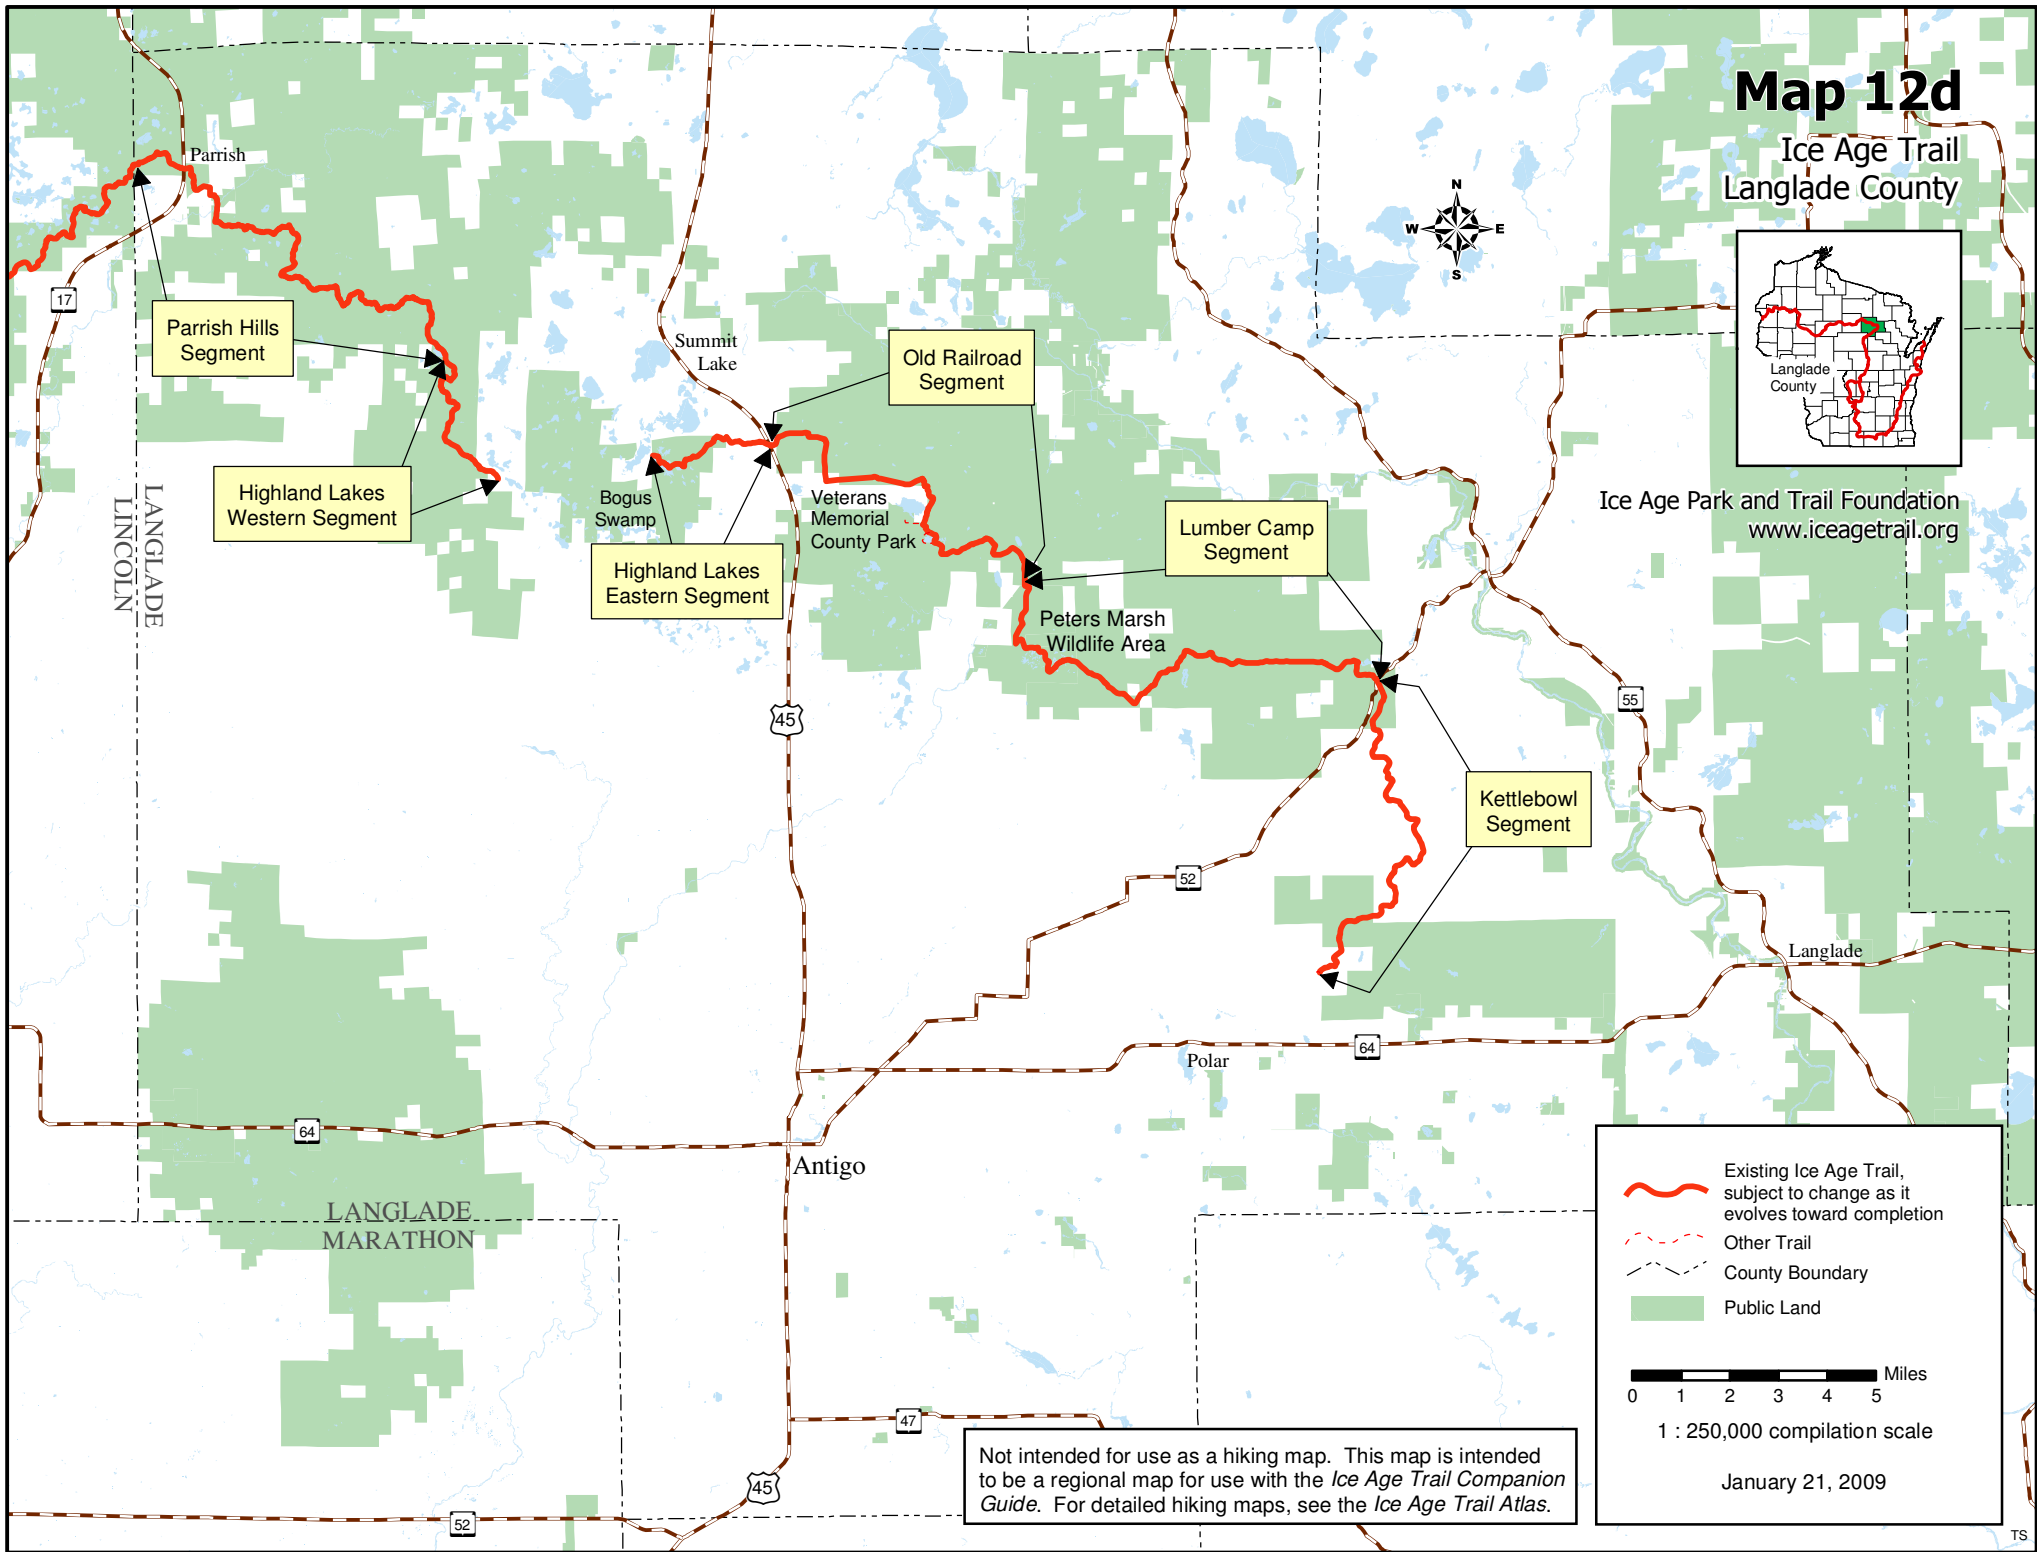

Map 12d

Ice Age Trail
Langlade County

Ice Age Park and Trail Foundation
www.iceagetrail.org

Existing Ice Age Trail, subject to change as it evolves toward completion

Other Trail

County Boundary

Public Land

0 1 2 3 4 5 Miles

1 : 250,000 compilation scale

January 21, 2009

Not intended for use as a hiking map. This map is intended to be a regional map for use with the *Ice Age Trail Companion Guide*. For detailed hiking maps, see the *Ice Age Trail Atlas*.