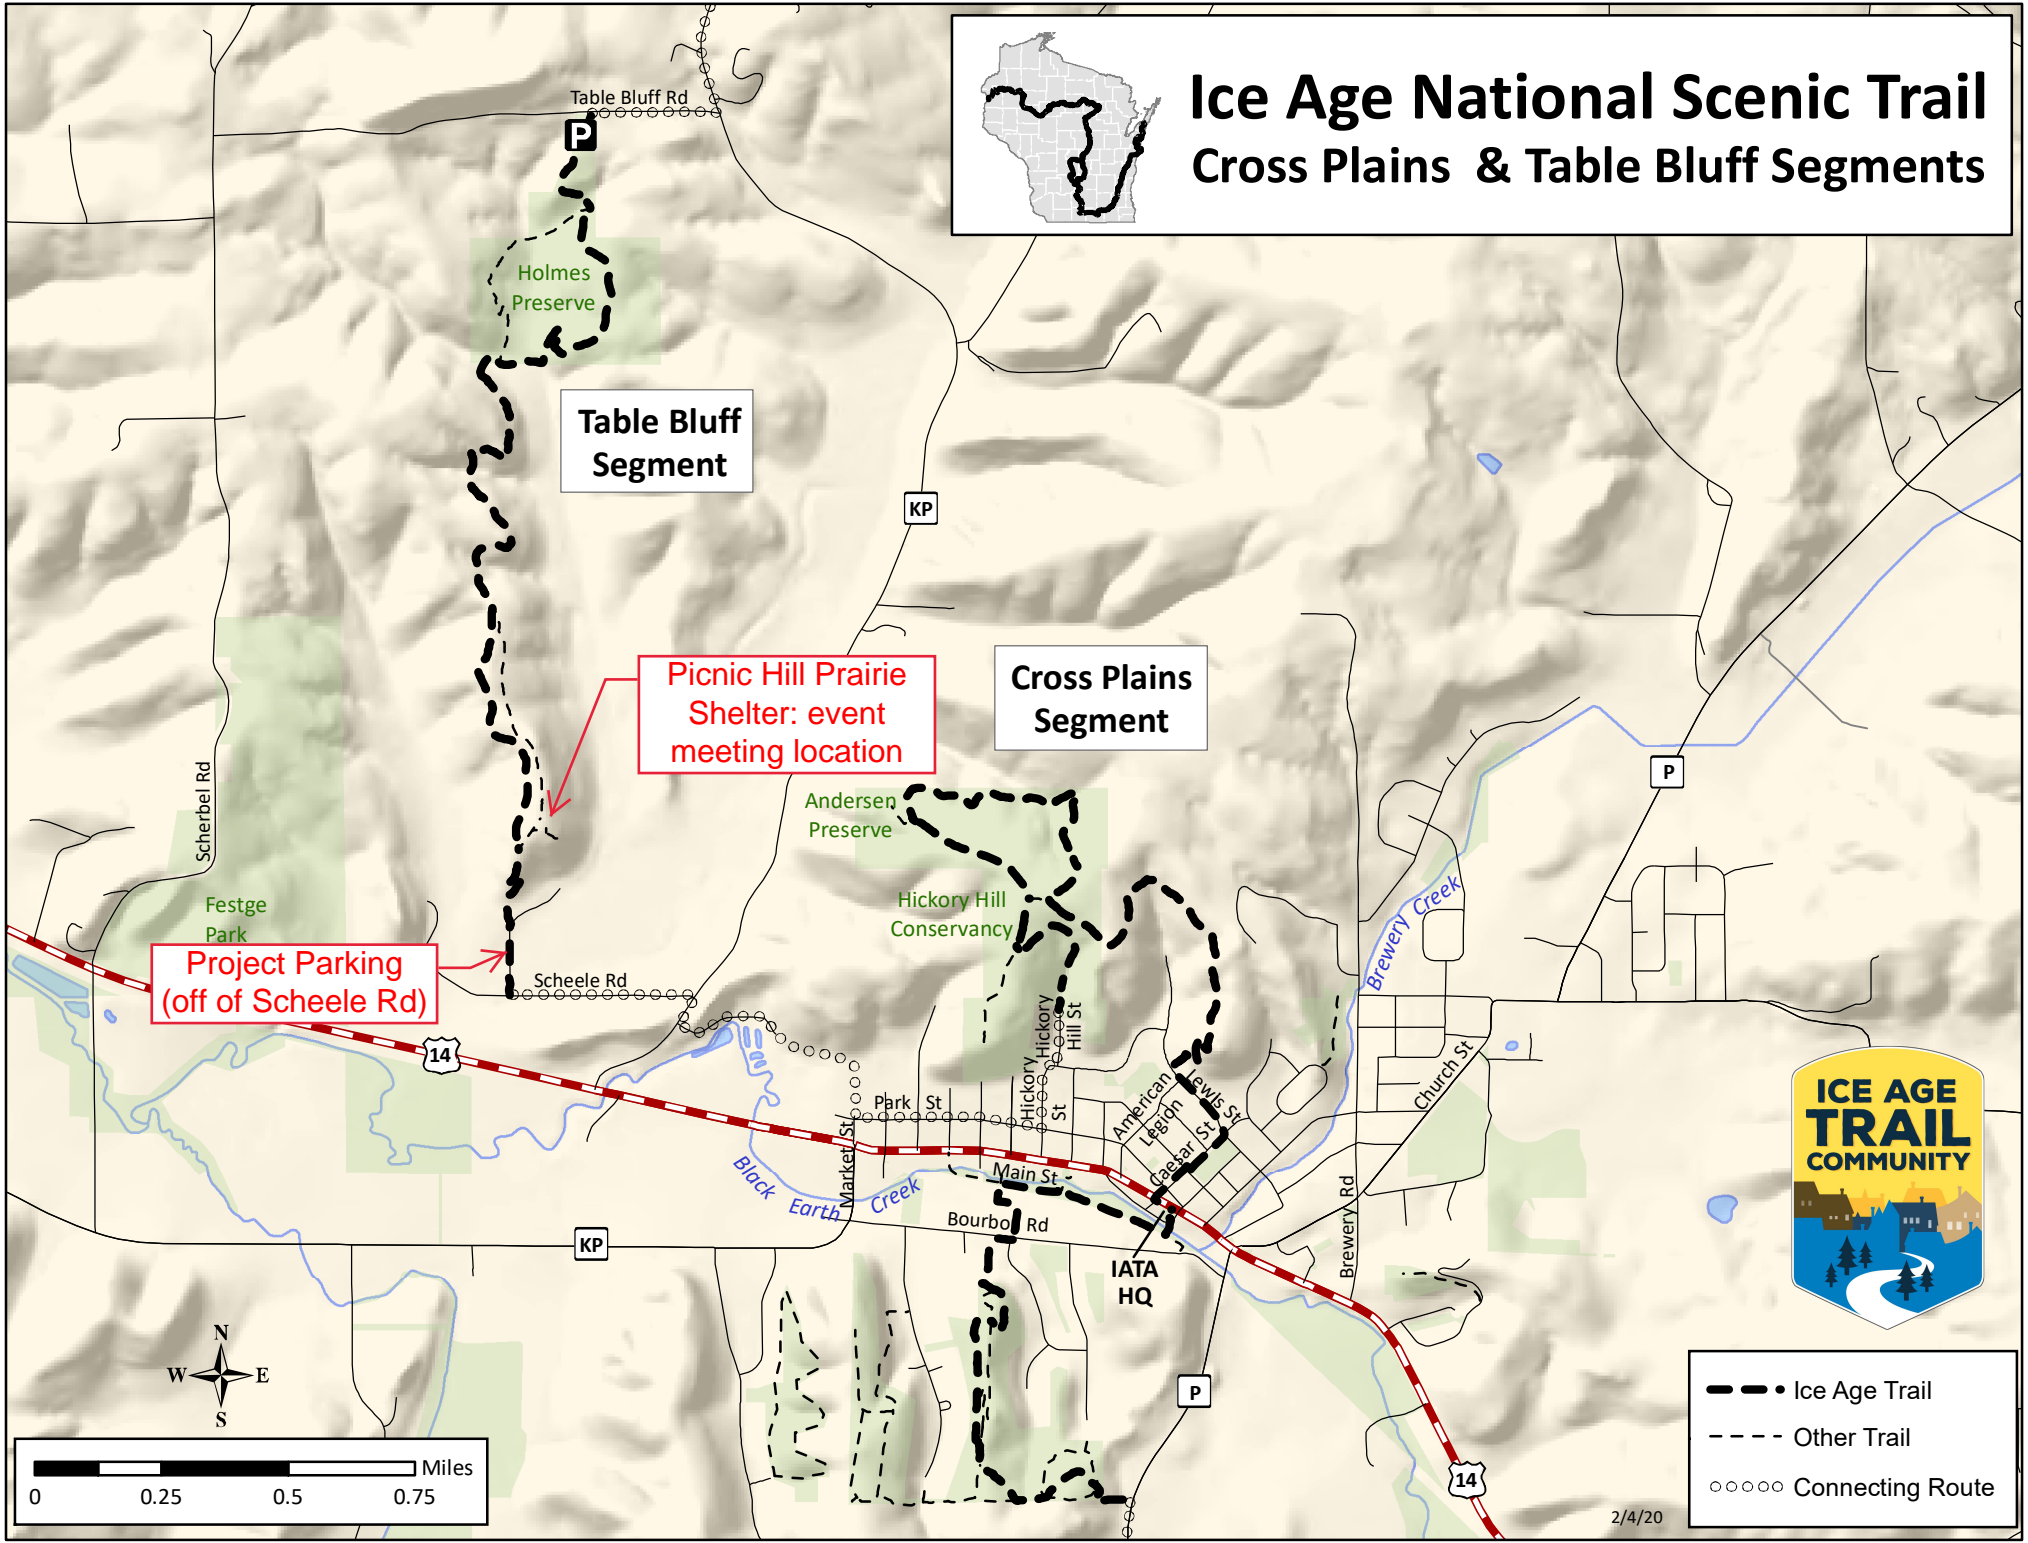

Ice Age National Scenic Trail

Cross Plains & Table Bluff Segments

Table Bluff Segment

Cross Plains Segment

Picnic Hill Prairie Shelter: event meeting location

Project Parking (off of Scheele Rd)

- Ice Age Trail
- Other Trail
- Connecting Route